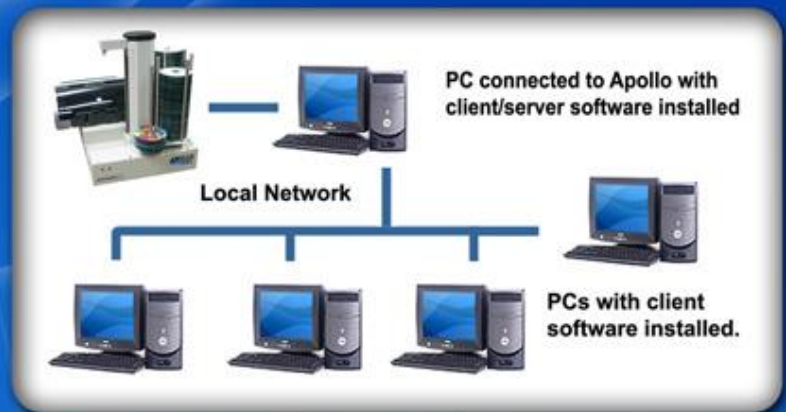

All Pro Solutions
Duplication Equipment

Apollo Series Print Stations

Apollo Fully Automated, PC-Connected Print Stations
w/ Networking Software & Inkjet or Thermal CD/DVD/BD Printers

Apollo Print Station

- ▶ PC-Connected and Networkable.
- ▶ **Up to 900 Disc Capacity** (select models).
- ▶ Automated CD/DVD and Blu-Ray Disc printing.
- ▶ Configured with either inkjet or thermal printers.
- ▶ On-Demand dynamic label creation.
- ▶ Fastest loading/unloading system in the industry.
- ▶ Works 24/7 without interruption.
- ▶ **Mechanical picker** that doesn't pick up multiple discs.
- ▶ Print CD, DVD and Blu-Ray Discs effortlessly.
- ▶ Compatible w/ Windows XP up to Windows 10.
- ▶ **Sticky media separator** option.
- ▶ Standard off-the-shelf HP cartridges. (SpeedJet printer)
- ▶ Mini & Business Card CD adapters (select models).
- ▶ Just attach to your PC, install software, and print!

Windows-Client

- ▶ Integrated Disc Label Editor allows for creation of basic or dynamic disc labels.
- ▶ Submit jobs to Server application smoothly and effortlessly.

APOLLO
SERIES

All Pro Solutions, Inc. | 1351 East Black Street | Rock Hill, SC 29730
www.allprosolutions.com | 1.803.980.4141 | sales@allprosolutions.com